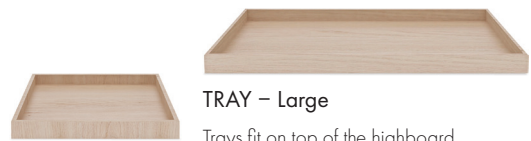

Connect

IMPORTED BY

DANSKE

MØBLER

Furniture for living

The CONNECT collection is created by the Danish design duo **365 North**.

The collection portrays a modern and elegant look, through the combination of contrasting colours and materials, which underline its sculptural horizontal lines.

- In oak veneer with black steel legs
- Soft closing doors and drawers

HIGHBOARD

- 4 doors

SIDEBOARD

- 4 doors

TV UNIT

- 2 drop-down flap doors

TRAY – Large

TRAY – Small

Trays fit on top of the highboard, sideboard and TV unit.

DIMENSIONS (cm):	W	x	D	x	H
Highboard	100	x	42	x	121
Sideboard	200	x	42	x	67
TV Unit	200	x	45	x	46
Tray – Large	70	x	38	x	4
Tray – Small	38	x	38	x	4
Extension Dining Table					
– Closed	110	x	110	x	75
– with one ext'n plate	160	x	110	x	75
– with two ext'n plates	210	x	110	x	75

EXTENSION DINING TABLE

- Includes two black extension plates

Pictured fully extended with two extension plates.